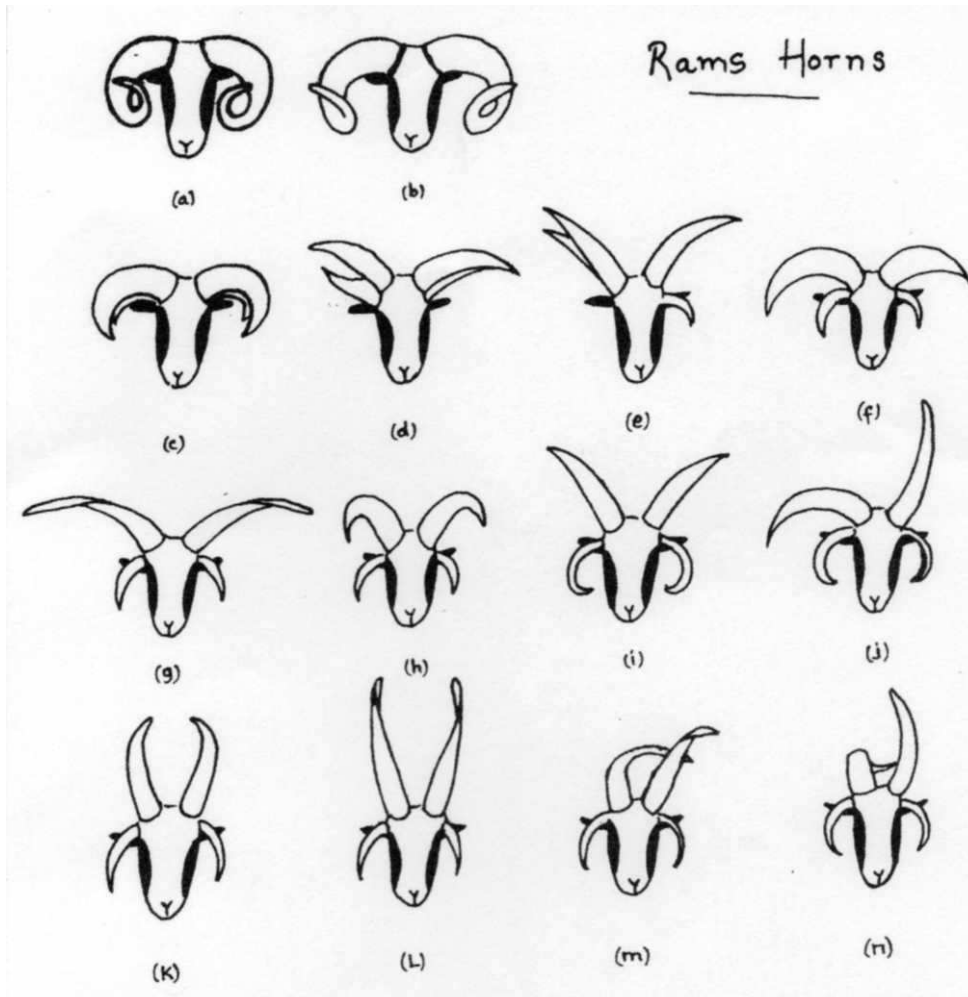

POLYCERATE HORN GROWTH IN JACOB SHEEP

by Lesley Partridge

Jacob sheep grow their horns from the frontal skull bone.

Two horned Jacob sheep have only one pair of horns, which are placed in more or less the same position, (a, b.)

The four horned type exhibit a pair of top horns projecting upwards, while a smaller lower set curve round below the ears.